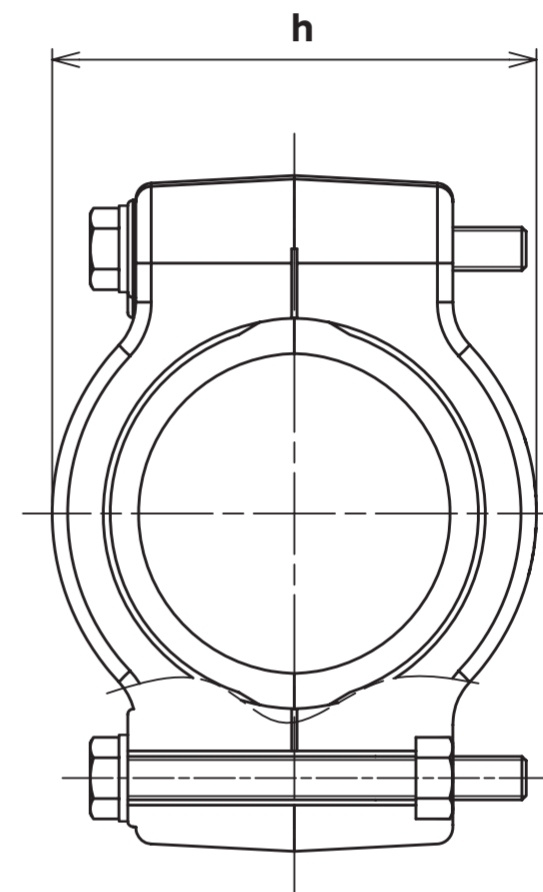

SHIME-TOTAKU for TOTAKU ECO LINE-HO 100°C

Material / วัสดุ

FRPP

(mm)

Nominal diameter	t	w	h	Bolt size
50	124.2	80.9	89.2	M8 × 75