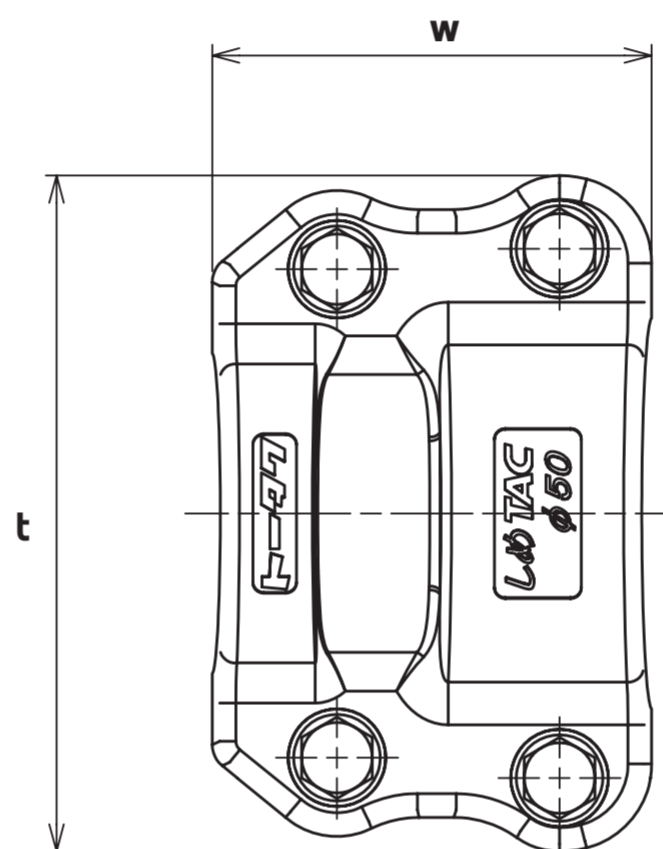

SHIME-TOTAKU for TOTAKU ECO LINE-HO 100°C

Material / วัสดุ

FRPP

(mm)

Nominal diameter	t	w	h	Bolt size
50	124.2	80.9	89.2	M8 × 75